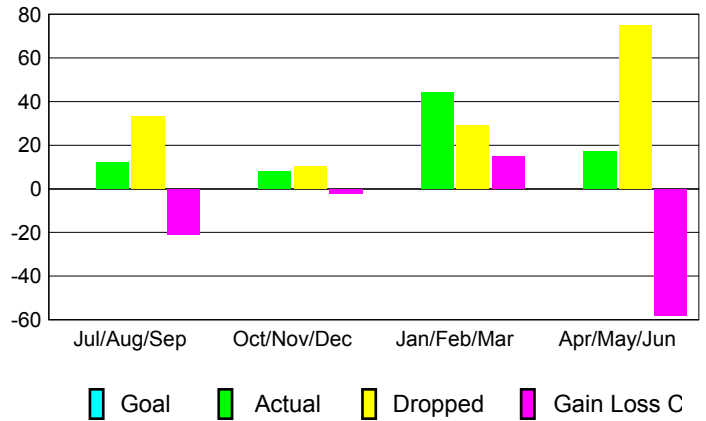

Membership Results 2012-2013
Goal, New, Dropped, Gain/Loss