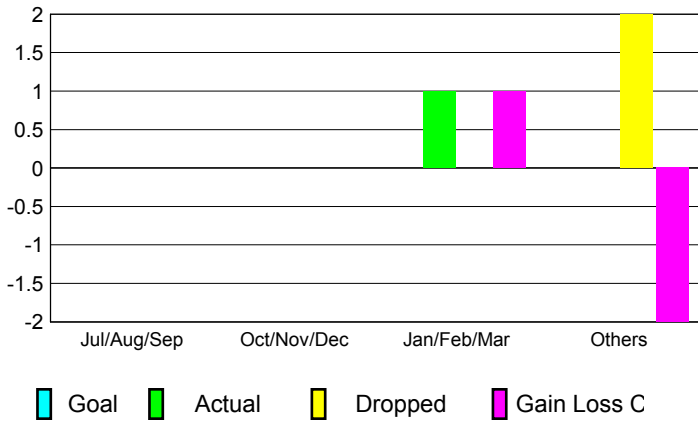

GMT: **MICHAEL BUTLER**

Location: **LOUISIANA**

GMT CA: **1**

CLUBS

Month	New Club Goal	Actual New Clubs	Actual Dropped Clubs	Gain/Loss of Clubs
2012-2013				
Jul/Aug/Sep	0	0	0	0
Oct/Nov/Dec	0	0	0	0
Jan/Feb/Mar	0	1	0	1
Apr/May/June	0	0	2	-2
Totals	0	1	2	-1

Club Results 2012-2013
Goal, New, Dropped, Gain/Loss

MEMBERSHIP

Month	Net Memb Goal	Actual New Memb	Actual Dropped Memb	Gain/Loss of Memb
2012-2013				
Jul/Aug/Sep	0	12	33	-21
Oct/Nov/Dec	0	8	10	-2
Jan/Feb/Mar	0	44	29	15
Apr/May/June	0	17	75	-58
Totals	0	81	147	-66